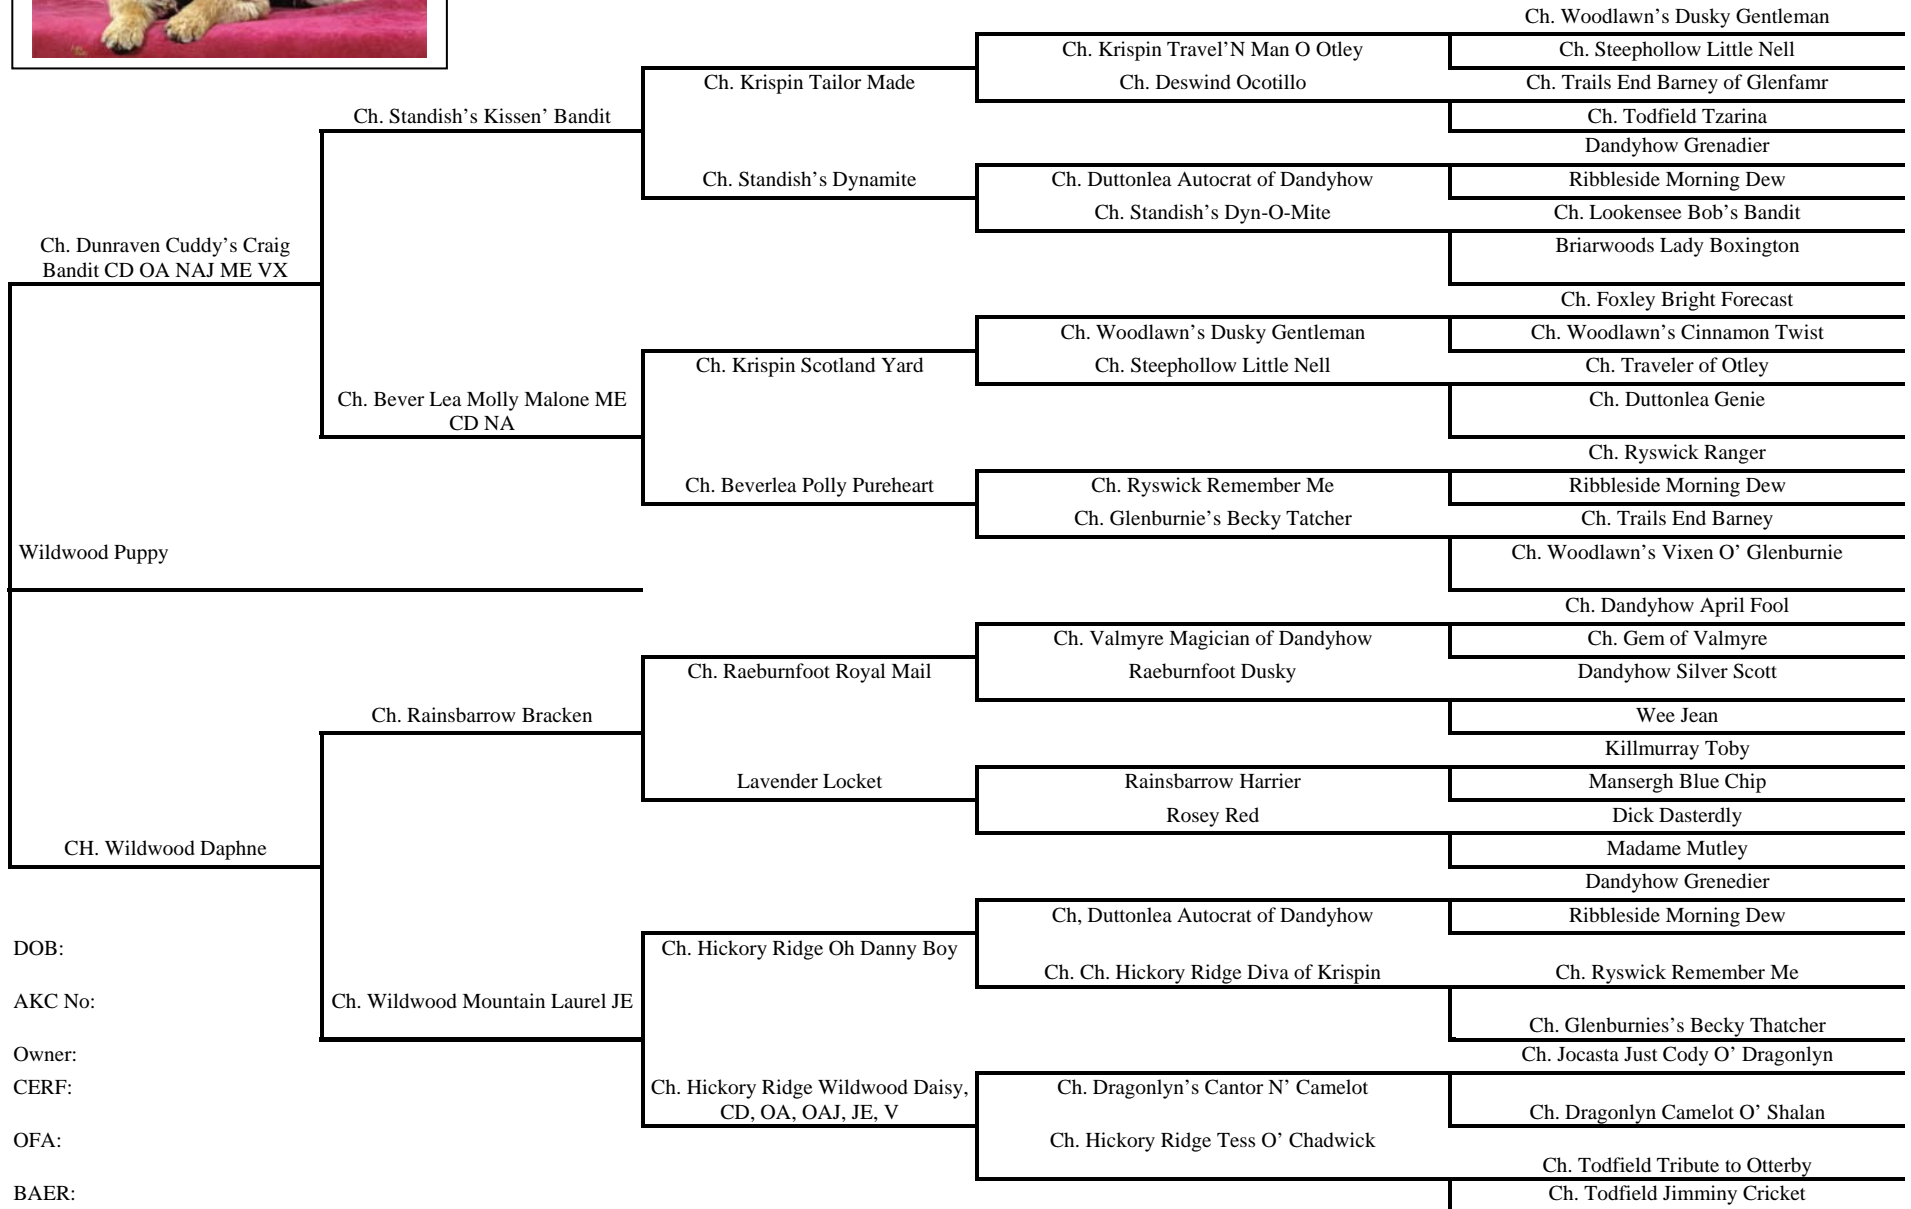

Sex:
Owner: Annette Neff Wildwood Border Terriers
CERF:
OFA:
BAER:
Breeder:

DOB:
 AKC No:
 Owner:
 CERF:
 OFA:
 BAER:

I certify this Pedigree to be correct to the best of my knowledge Signed

Date: